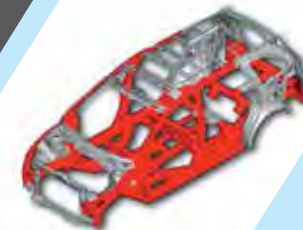

Ace™ Body Structure