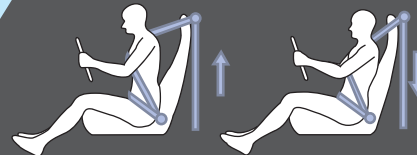

Ace™ Body Structure

Pretensioner Seat Belt with Load Limiter