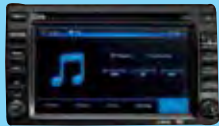

Play videos with DVD/CD playback function