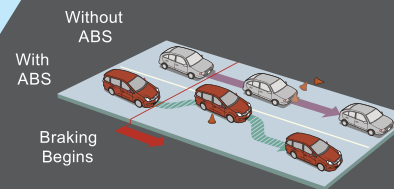

ABS with EBD